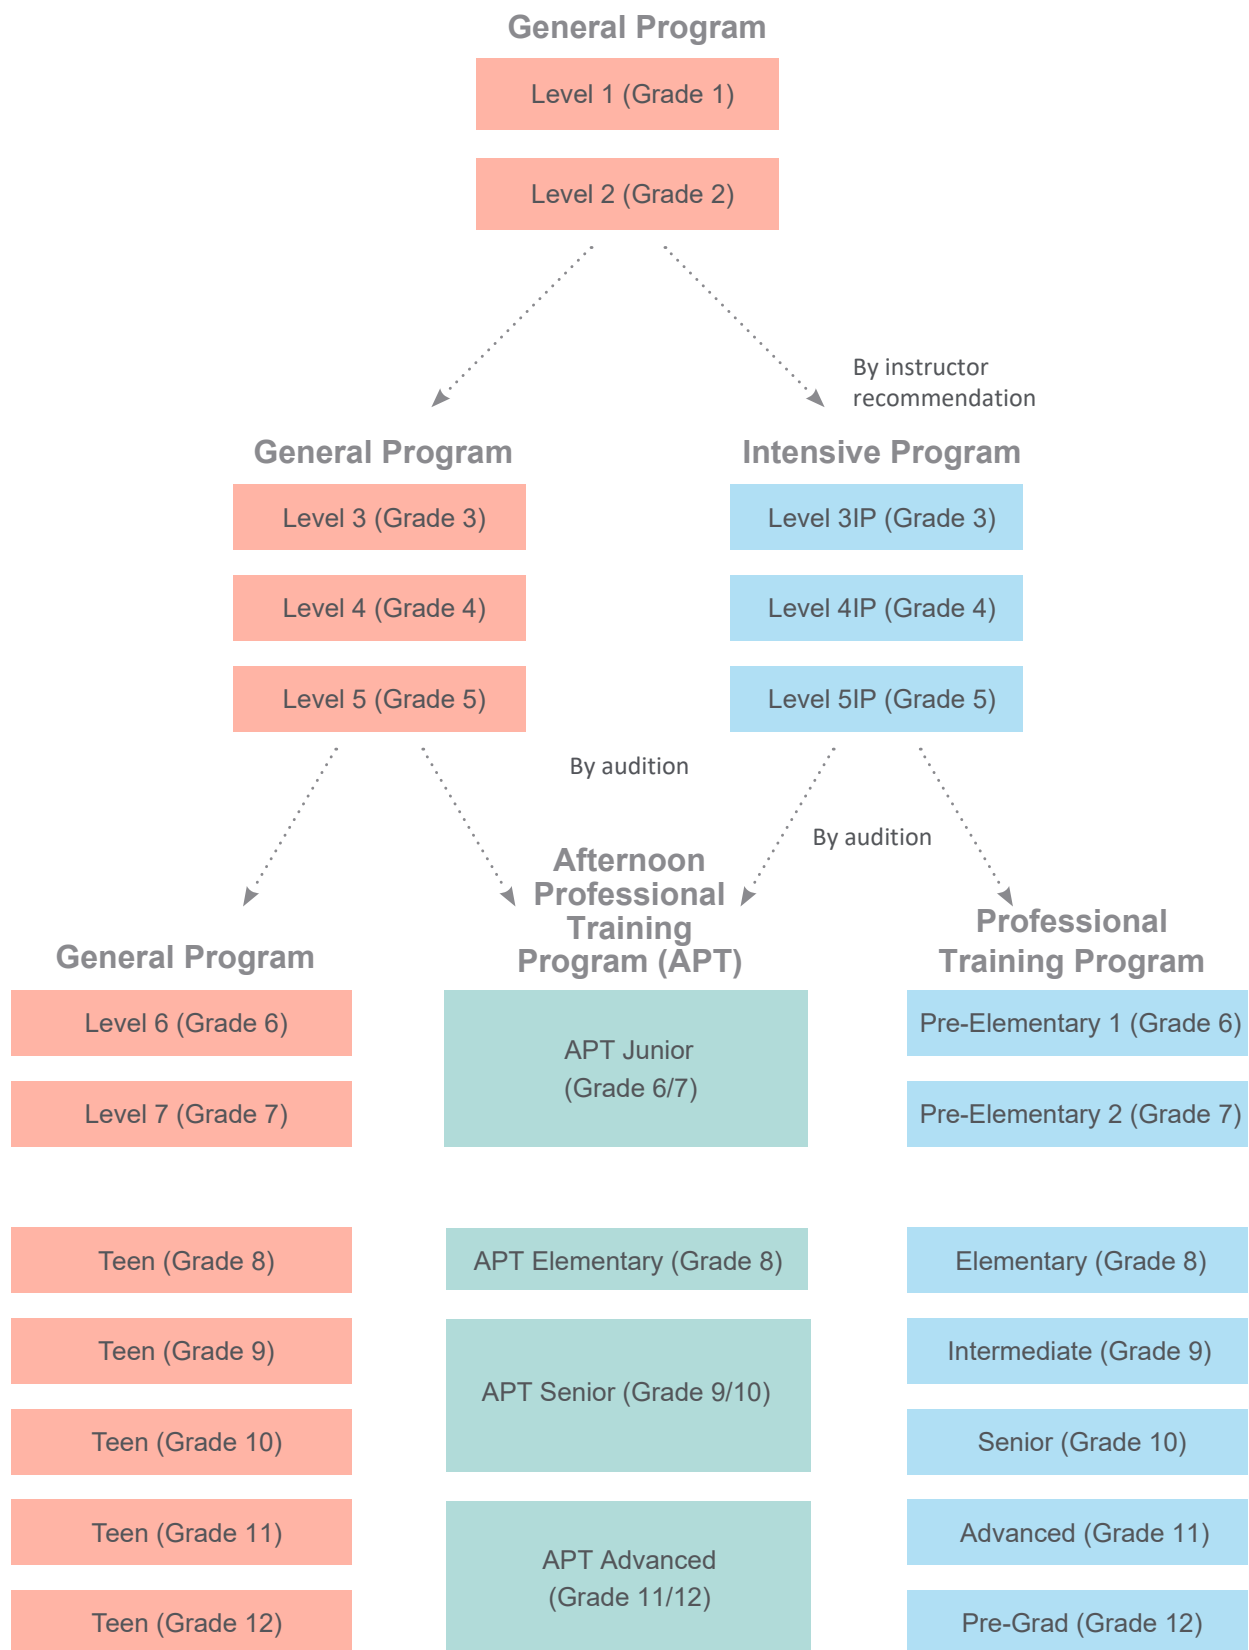

ARTS UMBRELLA DANCE PROGRAM FLOW CHART 2024/25

ARTS UMBRELLA