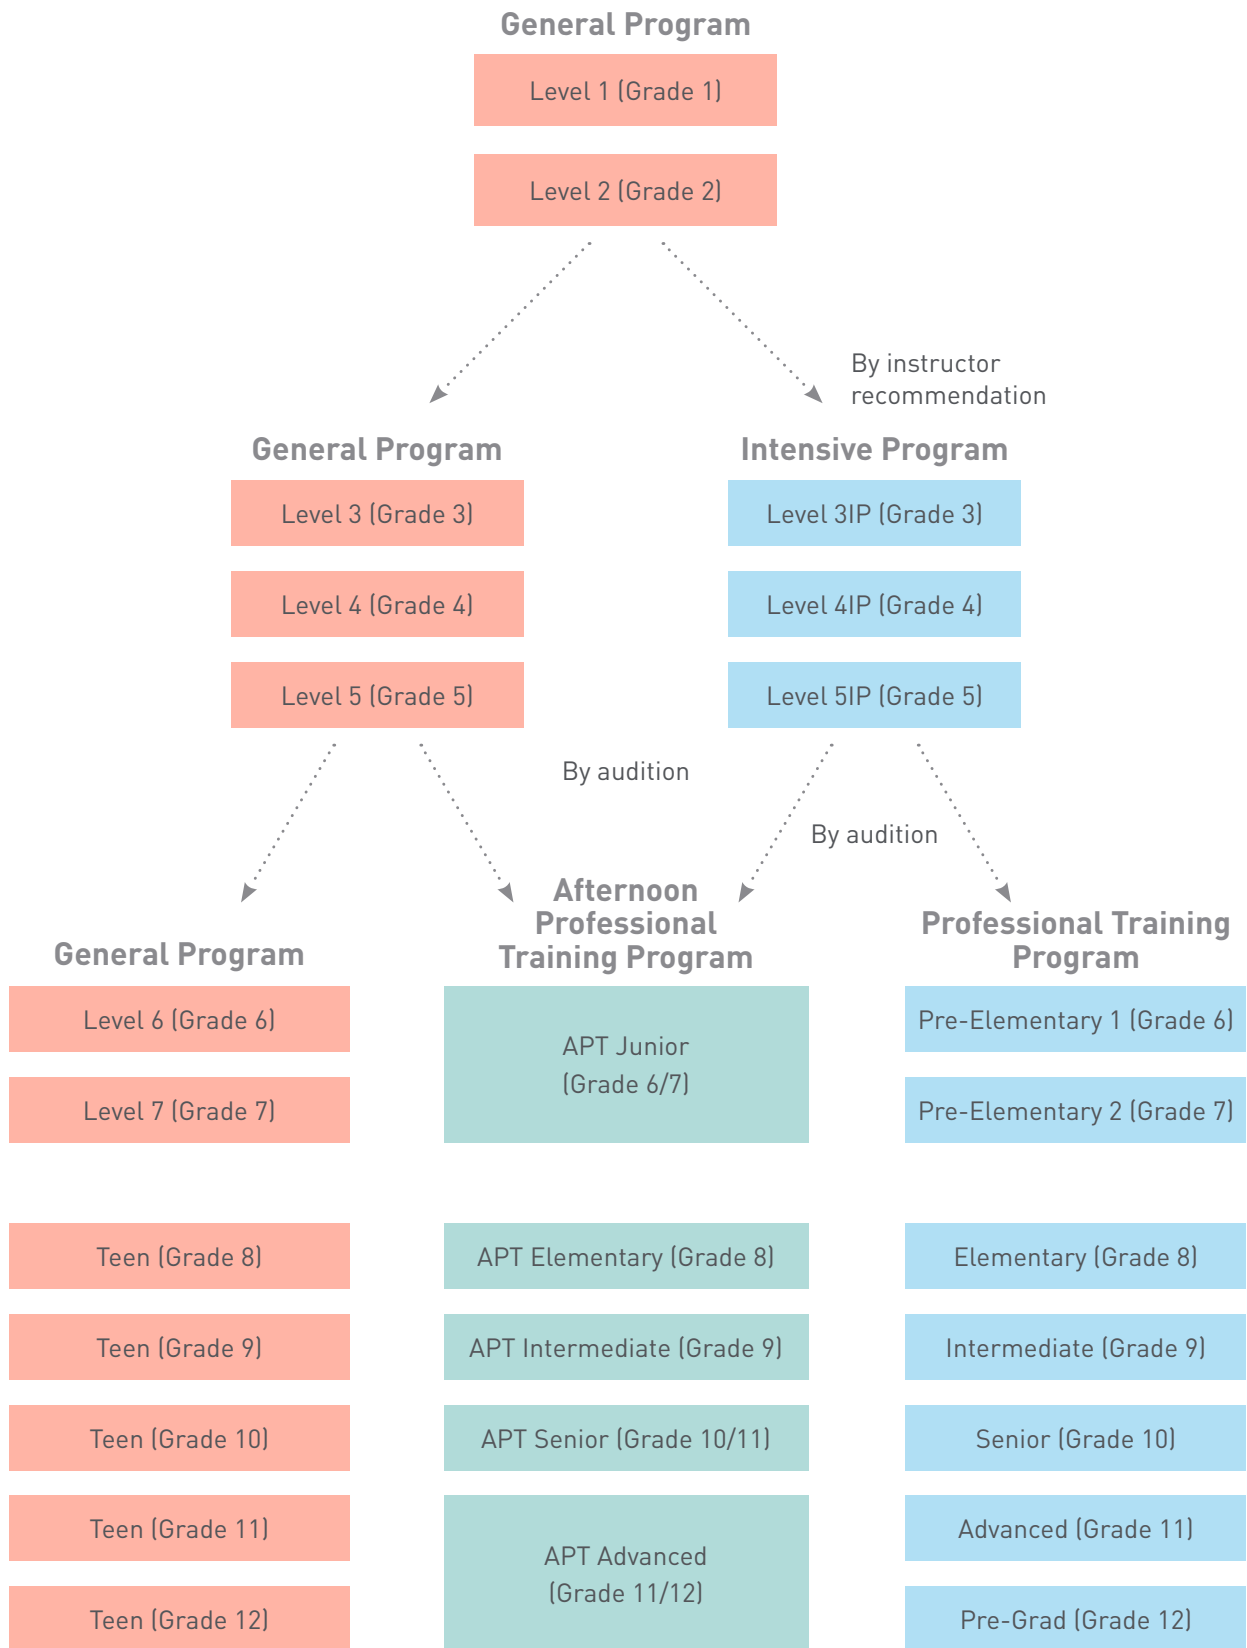

# ARTS UMBRELLA DANCE PROGRAM FLOW CHART 2023/24

**ARTS UMBRELLA**