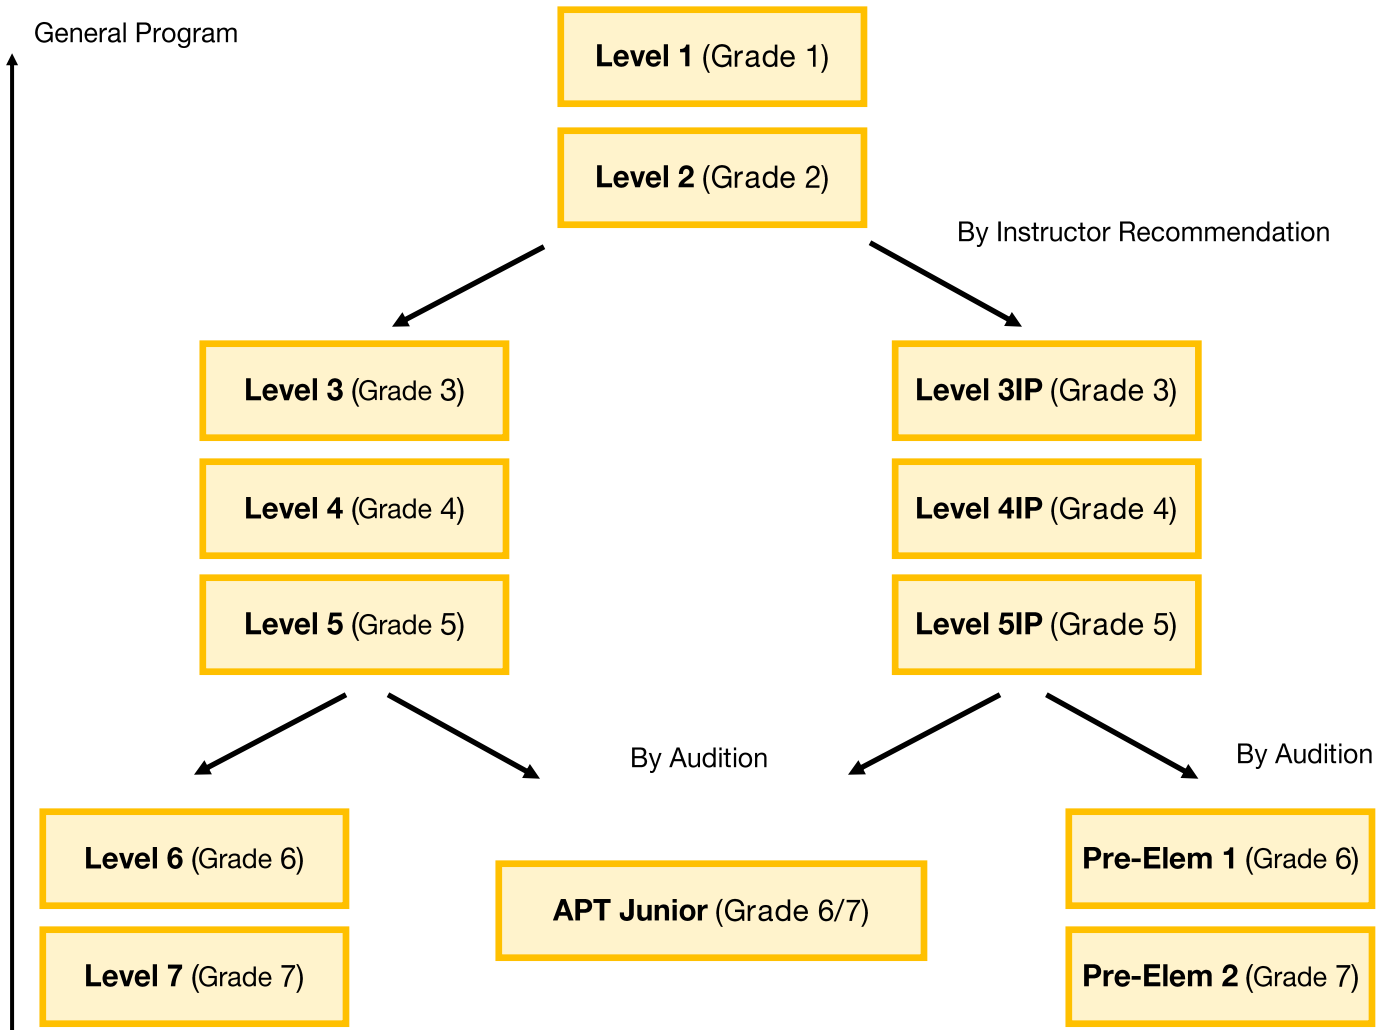

# AU Dance Program Flow Chart

Teen (Gr 8)	APT Elementary (Gr 8)	Elementary (Gr 8)
Teen (Gr 9)	APT Intermediate (Gr 9)	Intermediate (Gr 9)
Teen (Gr 10)	APT Intermediate (Gr 10)	Senior (Gr 10)
Teen (Gr 11)	APT Senior (Gr 11)	Advanced (Gr 11)
Teen (Gr 12)	APT Senior (Gr 12)	Pre-Grad (Gr 12)