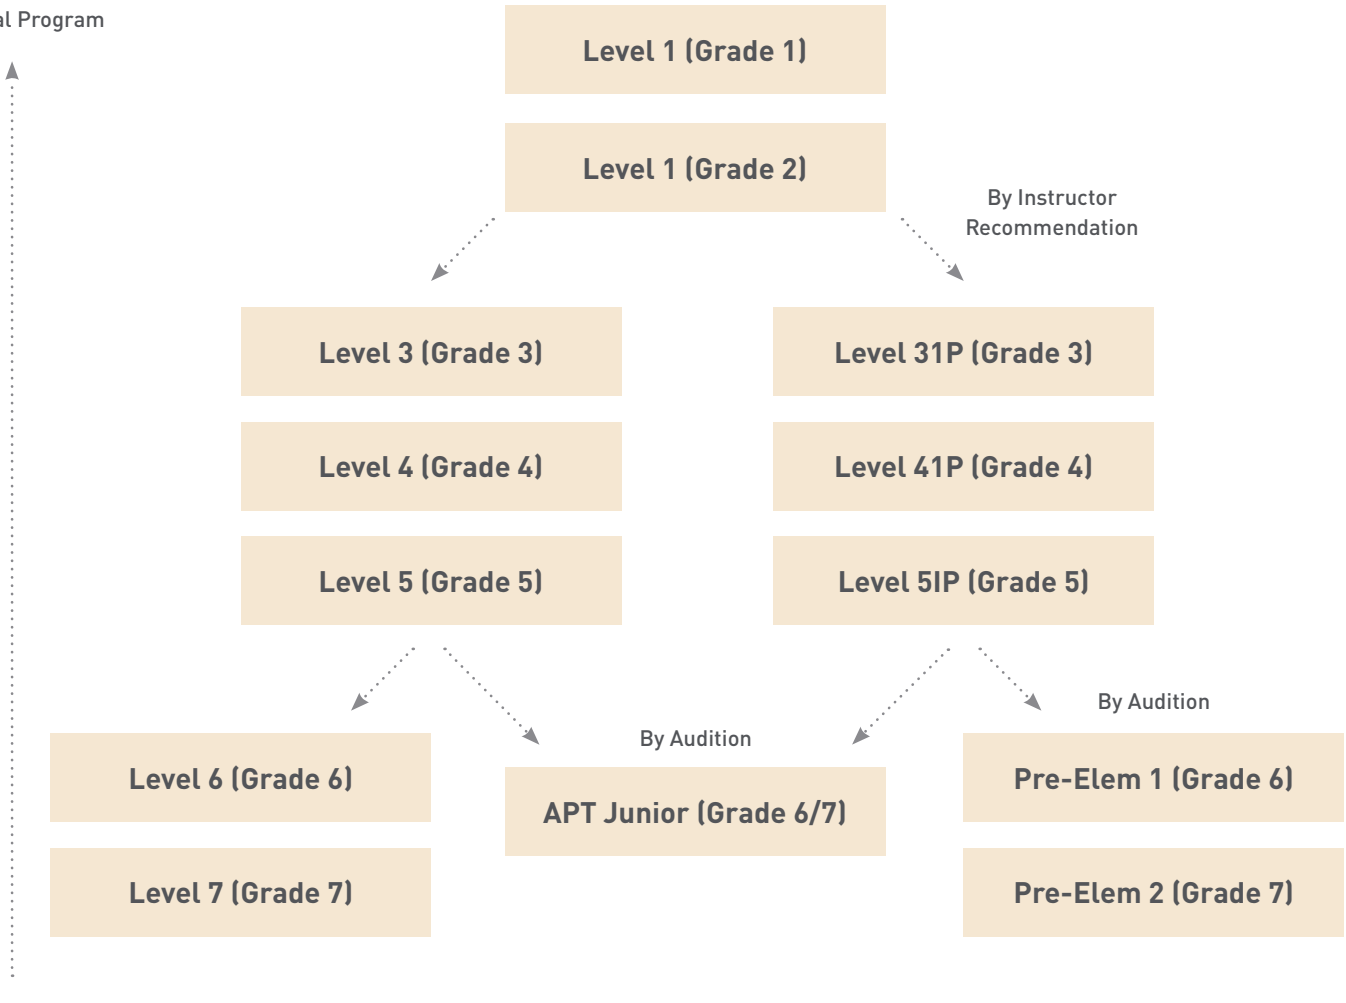

AU DANCE PROGRAM FLOW CHART

General Program

Teen (Gr 8)

APT Elementary (Gr 8)

Elementary (Gr 8)

Teen (Gr 9)

APT Intermediate (Gr 9)

Intermediate (Gr 9)

Teen (Gr 10)

APT Intermediate (Gr 10)

Senior (Gr 10)

Teen (Gr 11)

APT Senior (Gr 11)

Advanced (Gr 11)

Teen (Gr 12)

APT Senior (Gr 12)

Pre-Grad (Gr 12)